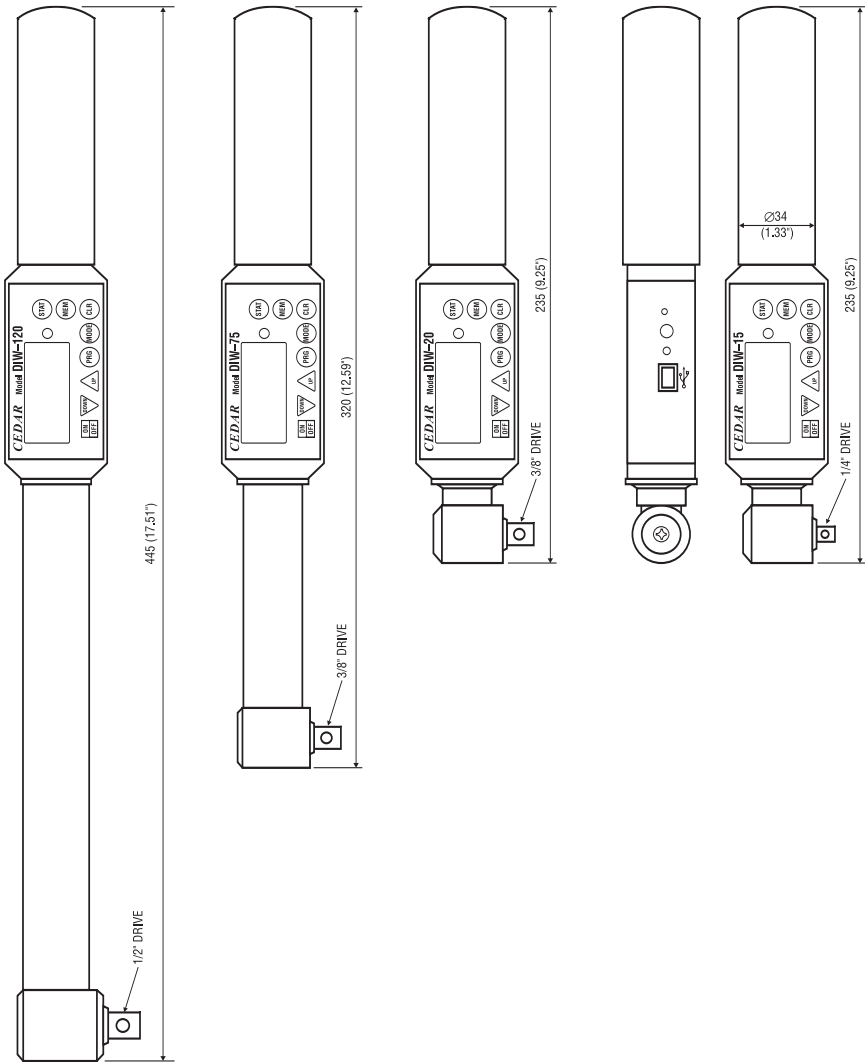

DIMENSIONS

DIW-15/20/75/120

Specifications subject to change without notice